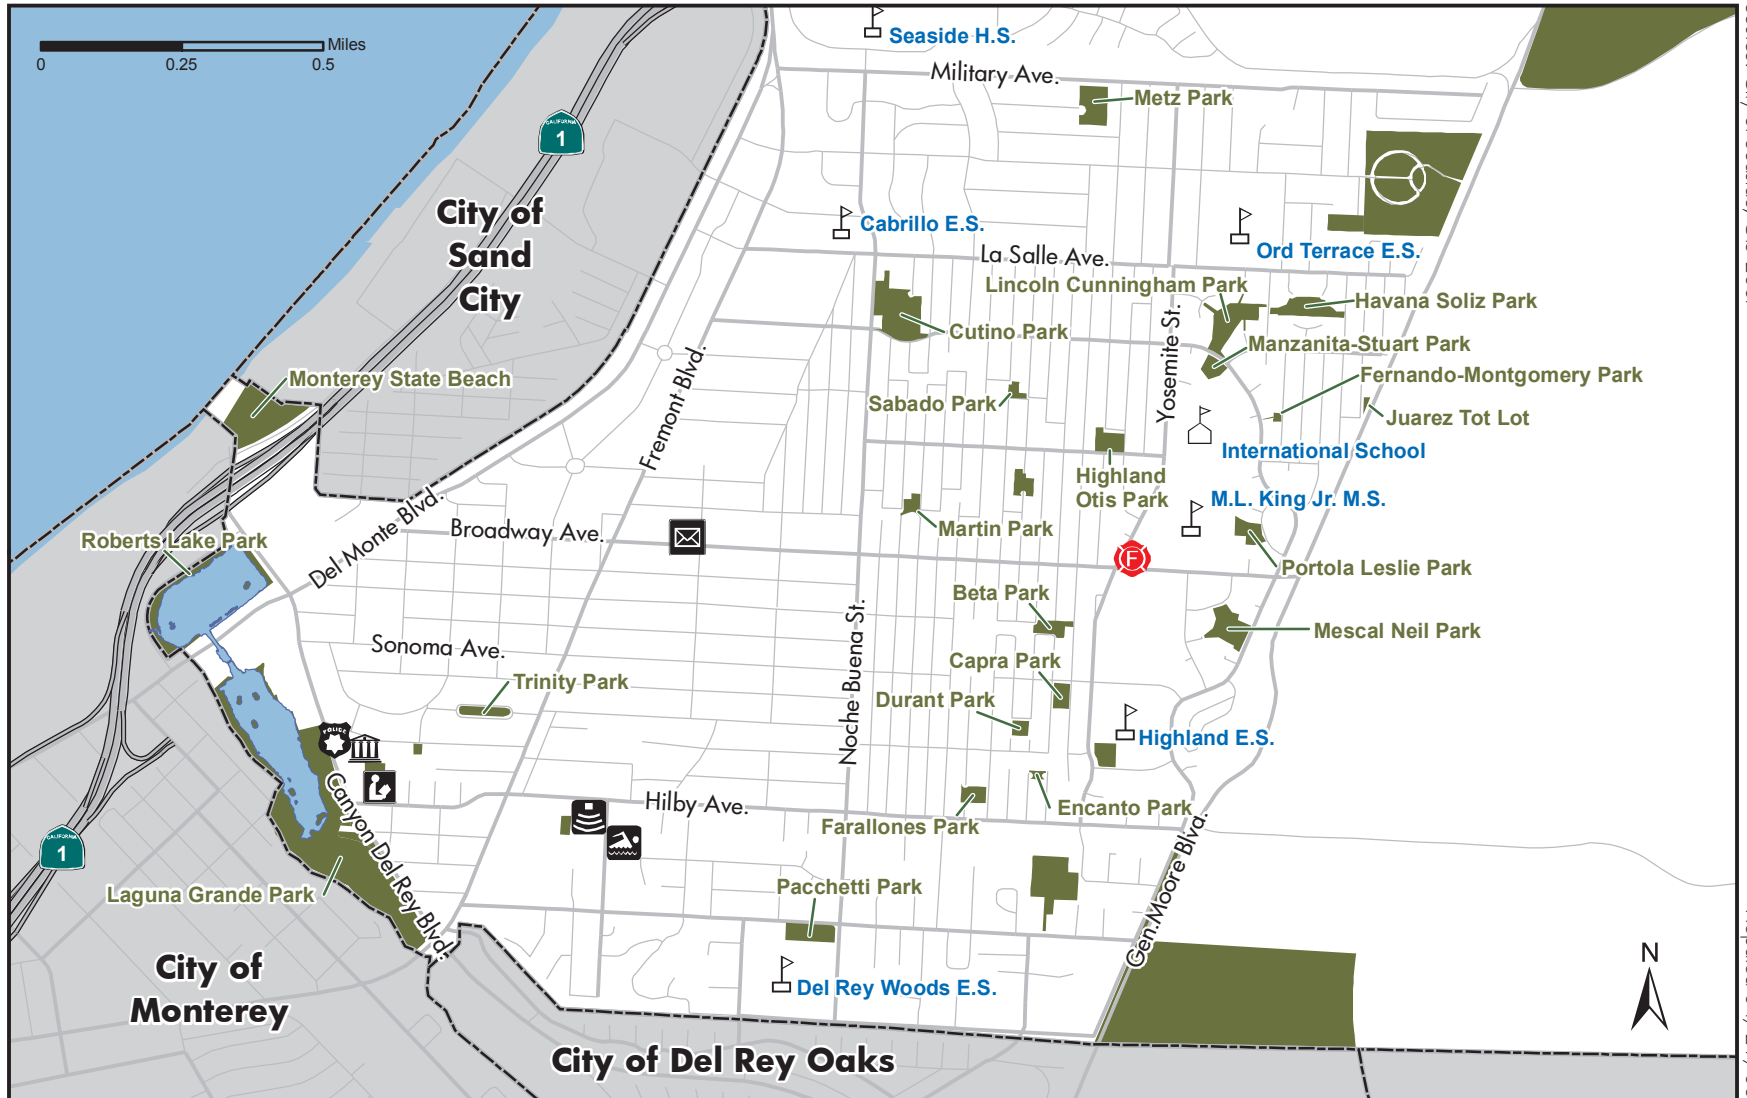

City of Seaside - Parks and Public Schools

Source: City of Seaside, GIS 2007

Reprinted 04/21/08

- | | | | |
|--|--|--|--|
|  City Hall |  Fire Station |  Oldemeyer Multi-use Center |  U.S. Post Office |
|  Police Station |  Public Library |  Pattullo Swim Center | |