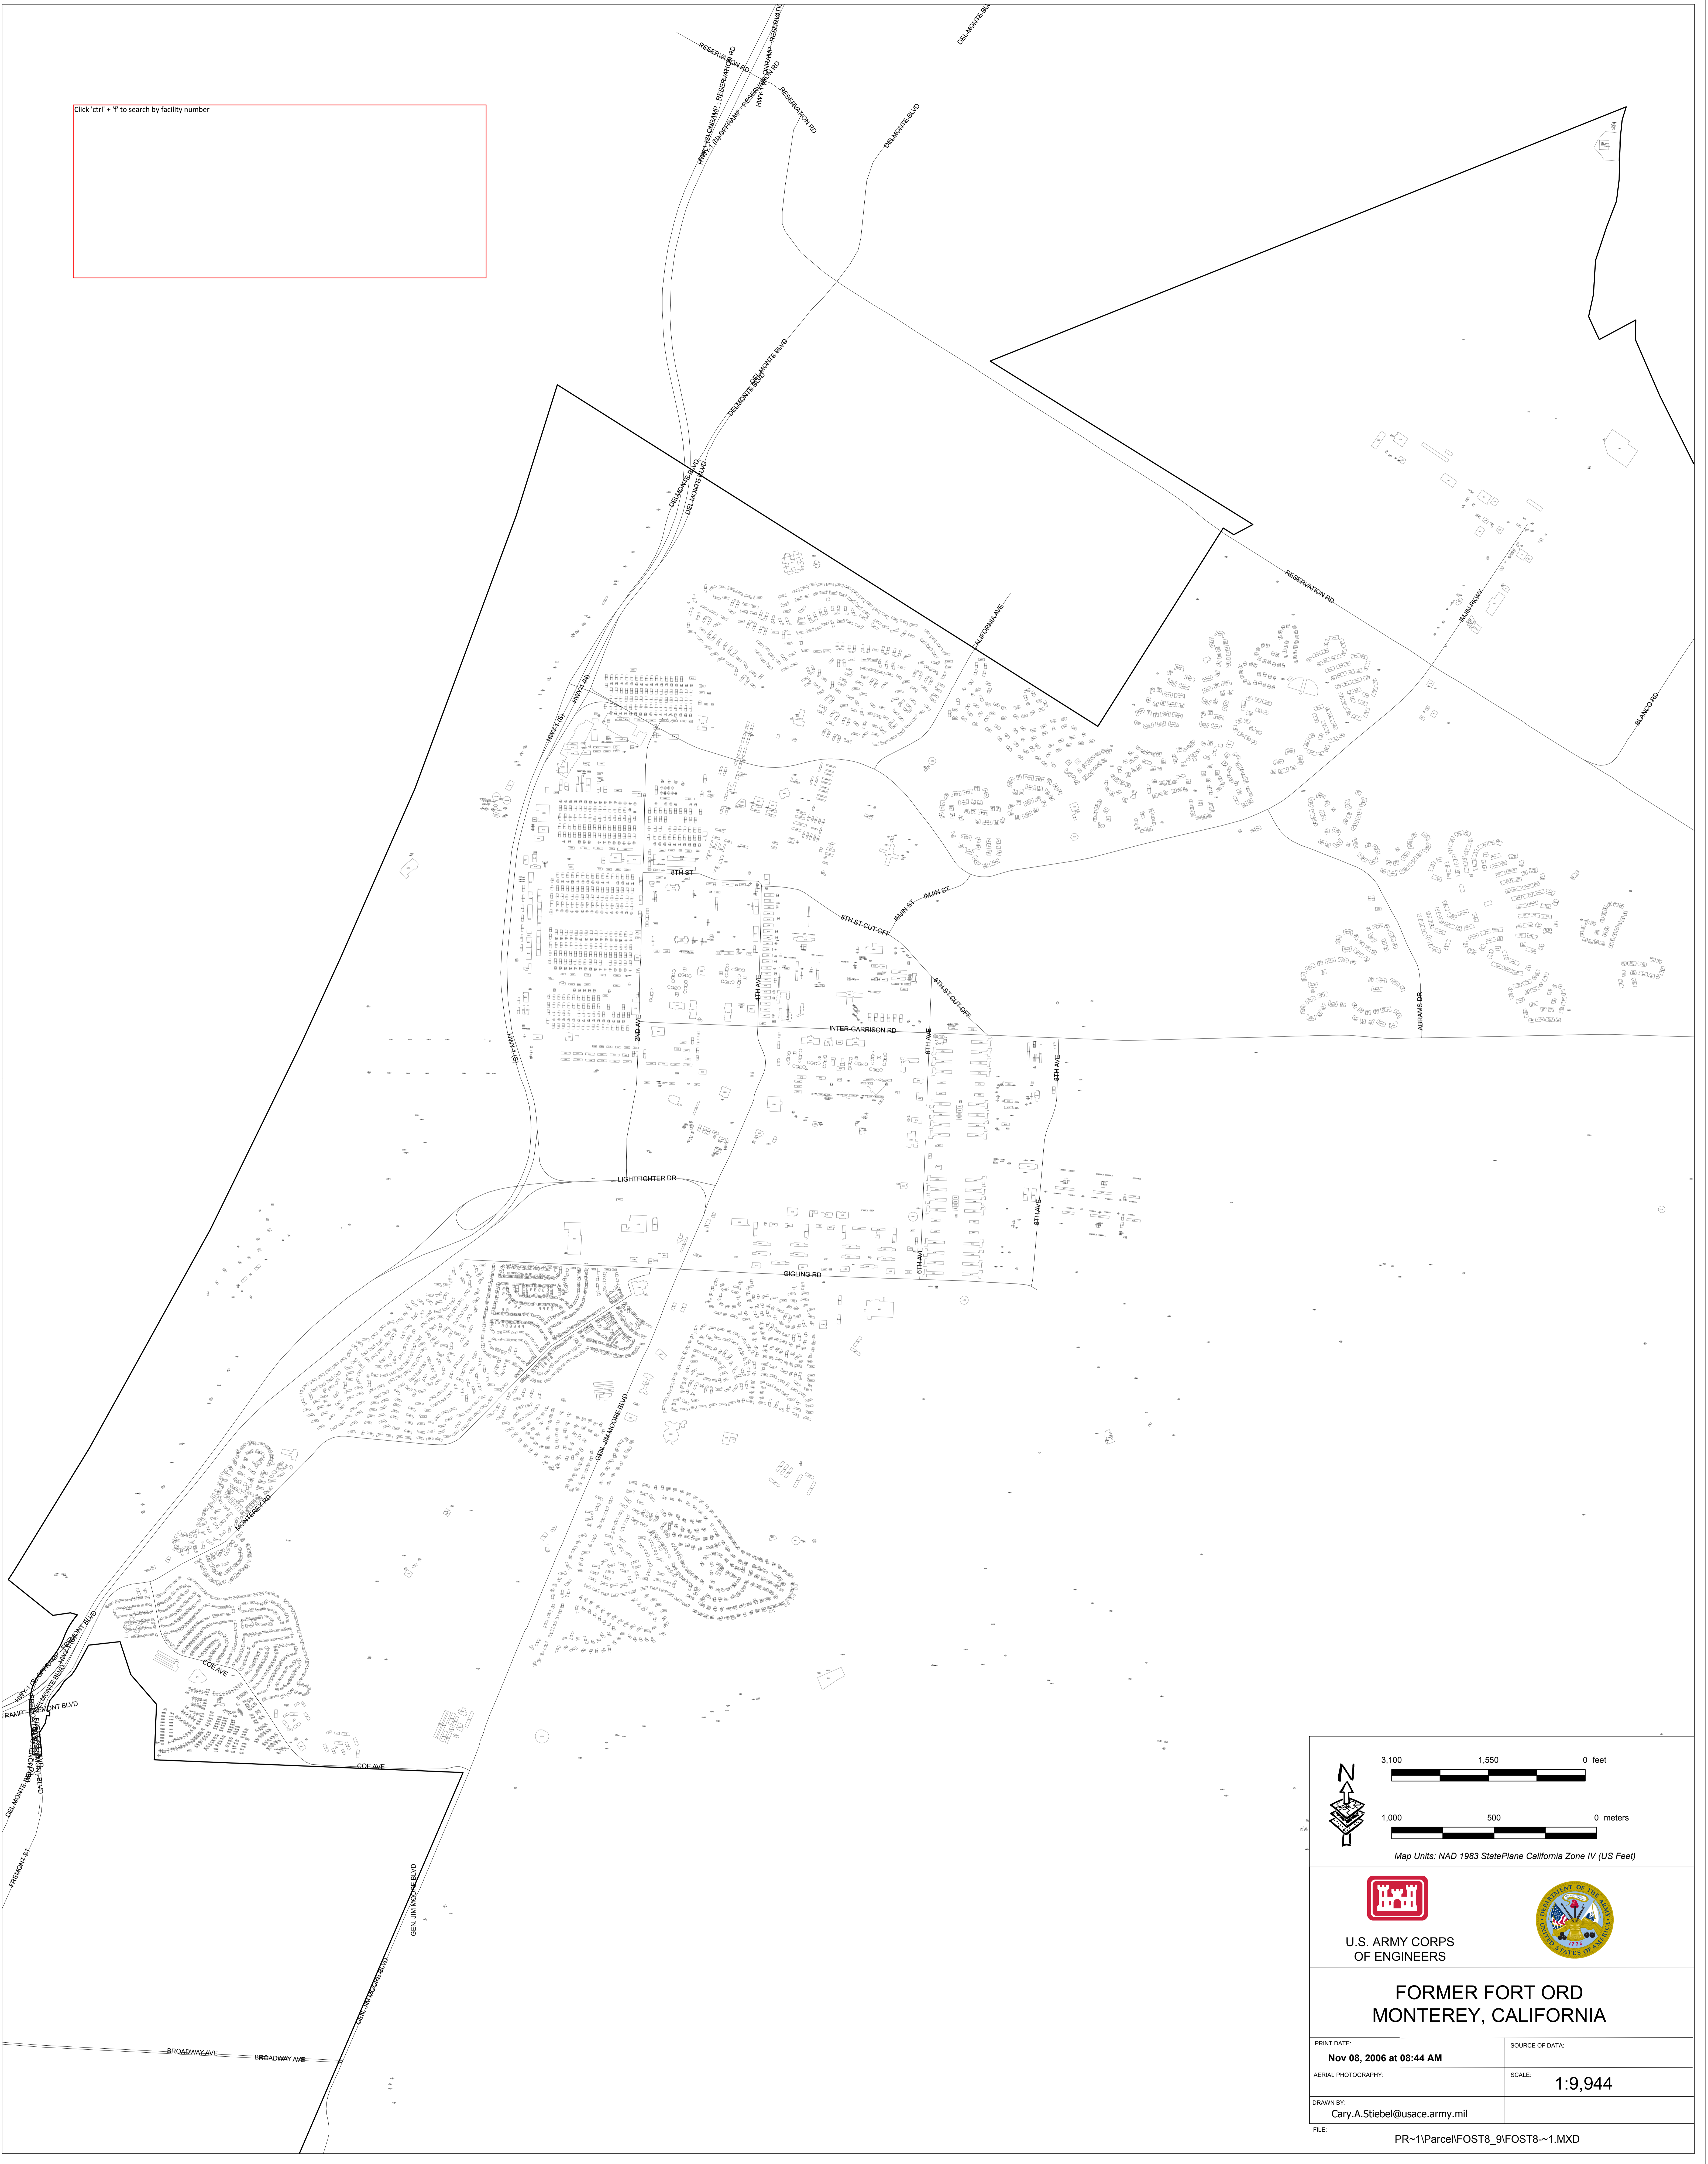

Click 'ctrl + F' to search by facility number

Map Units: NAD 1983 StatePlane California Zone IV (US Feet)

U.S. ARMY CORPS OF ENGINEERS

FORMER FORT ORD MONTEREY, CALIFORNIA

PRINT DATE: Nov 08, 2006 at 08:44 AM	SOURCE OF DATA:
AERIAL PHOTOGRAPHY:	SCALE: 1:9,944
DRAWN BY: Cary.A.Stiebel@usace.army.mil	
FILE: PR-1\Parcel\FOST8_9\FOST8--1.MXD	