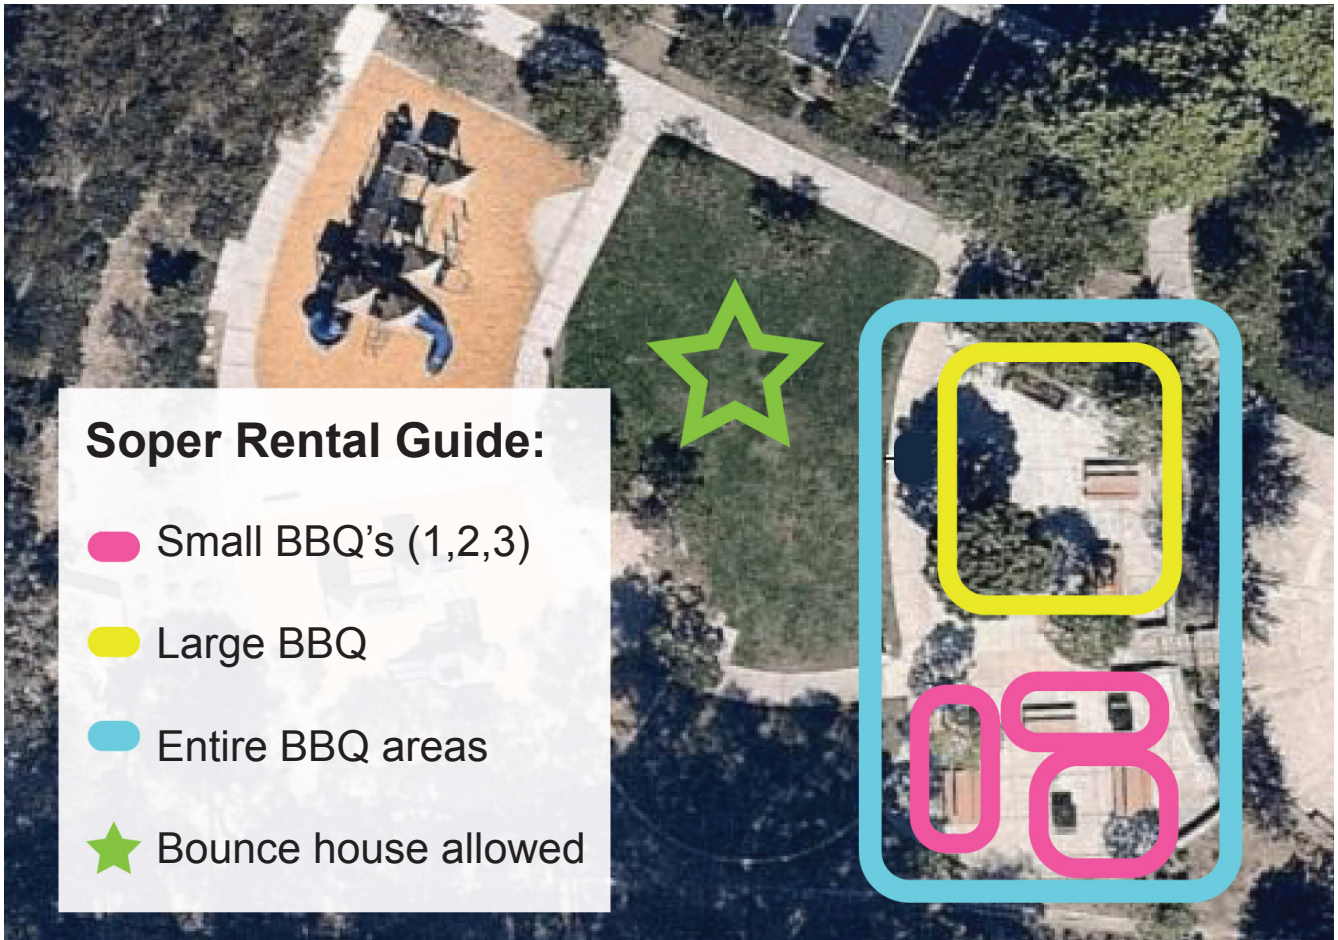

# SOPER PARK

220 Coe Avenue, Seaside

## Soper Rental Guide:

- Small BBQ's (1,2,3)
- Large BBQ
- Entire BBQ areas
- ★ Bounce house allowed

## SOPER PARK - FULL DAY USE

	RESIDENT	N.RES	DEPOSIT	CAPACITY
Small BBQ's (1,2,3)	\$42.75	\$49.75	\$56.00	1-49 people
Large BBQ	\$69.75	\$76.25	\$95.50	50-100 people
Entire BBQ areas	\$103.25	\$111.25	\$168.25	150 people max